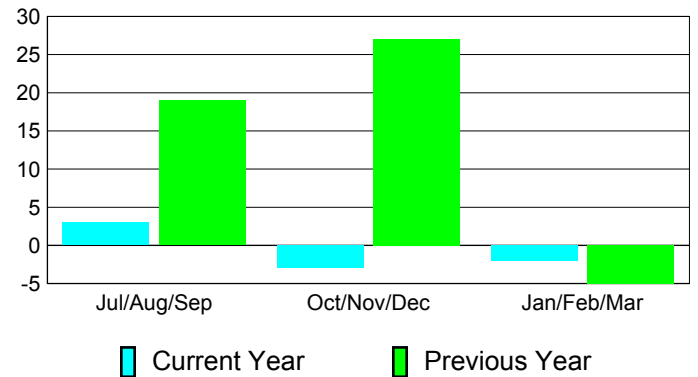

Club Results 2010-2011

Goal, New, Dropped, Gain/Loss

MEMBERSHIP

**Membership Results
2010-2011**

**Membership
2009-2010**

Month	Net Memb Goal	Actual New Memb	Actual Dropped Memb	Gain/Loss of Memb	Gain/Loss of Memb
Jul/Aug/Sep	10	32	-29	3	19
Oct/Nov/Dec	15	89	-92	-3	27
Jan/Feb/Mar	5	30	-32	-2	-5
Totals	30	151	-153	-2	41

Membership Results 2010-2011

Goal, New, Dropped, Gain/Loss

Comparison of Club Gain/Loss

Current Year Compared to the Previous Year

Comparison of Membership Gain/Loss

Current Year Compared to the Previous Year

YTD Status Quo Clubs 2010-2011

Status Quo Clubs Compared to Status Quo Members

Gender Comparison 2010-2011

Jul/Aug/Sep

Oct/Nov/Dec

Jan/Feb/Mar

Male

Female