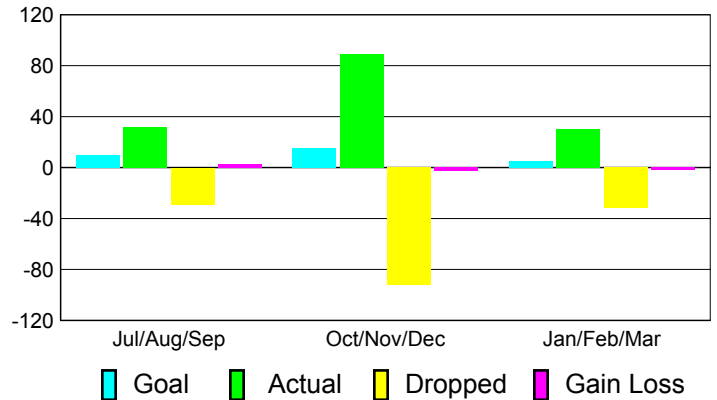

Club Results 2010-2011

Goal, New, Dropped, Gain/Loss

MEMBERSHIP

**Membership Results
2010-2011**

**Membership
2009-2010**

Month	Net Memb Goal	Actual New Memb	Actual Dropped Memb	Gain/Loss of Memb	Gain/Loss of Memb
Jul/Aug/Sep	10	32	-29	3	19
Oct/Nov/Dec	15	89	-92	-3	27
Jan/Feb/Mar	5	30	-32	-2	-5
Totals	30	151	-153	-2	41

Membership Results 2010-2011

Goal, New, Dropped, Gain/Loss

Comparison of Club Gain/Loss

Current Year Compared to the Previous Year

Comparison of Membership Gain/Loss

Current Year Compared to the Previous Year